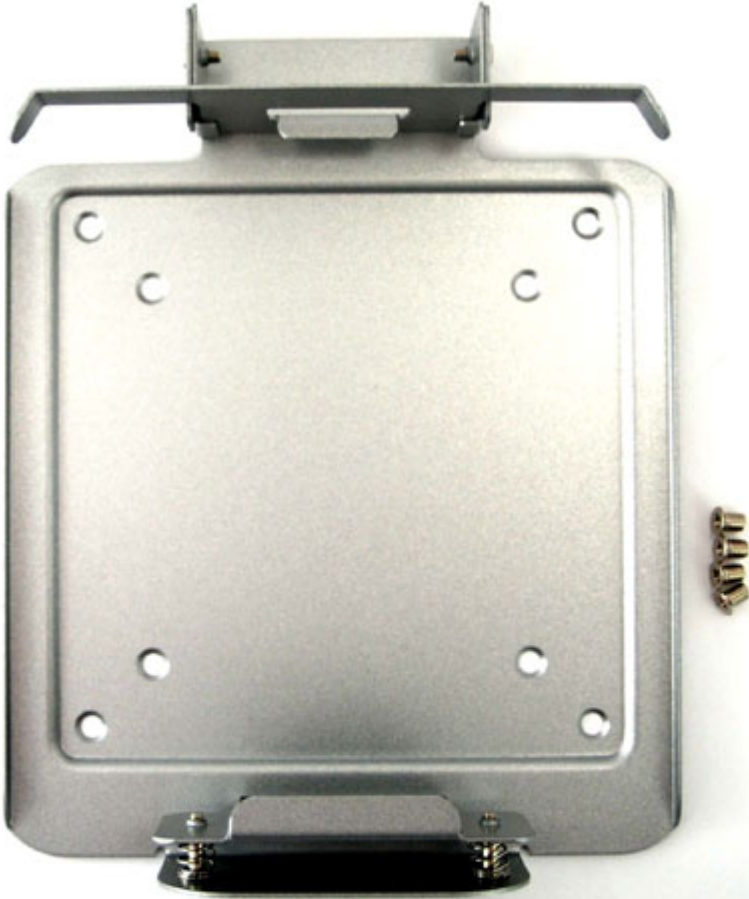

999.00 EUR  
incl. 19% VAT, plus [shipping](#)

- VESA 75/100

CARTFT.COM

**Example : QBOX mounted on CTF840-SH TFT display**

This mounting adapter allows fixation on a surface or on rear side of a display with VESA 75mm or 100mm holes.